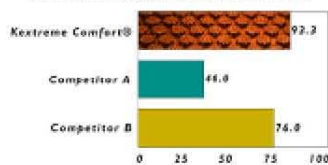

Step and Scuff Test

Appearance Rating After 1000 Cycles

Compression Set

Percent Recovery after 24 Hour Compression

Oil and Solvent Resistance

Raw Material

KEX® STEP UP.

www.milliken-kex.com
1-800-DIAL-KEX