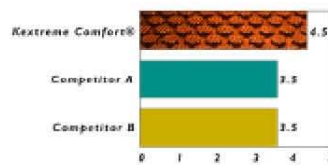

Step and Scuff Test

Appearance Rating After 1000 Cycles

Compression Set

Percent Recovery after 24 Hour Compression

Oil and Solvent Resistance

Raw Material

KEX® STEP UP.

www.milliken-kex.com
1-800-DIAL-KEX