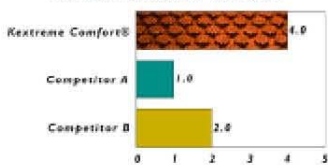

Step and Scuff Test

Appearance Rating After 1000 Cycles